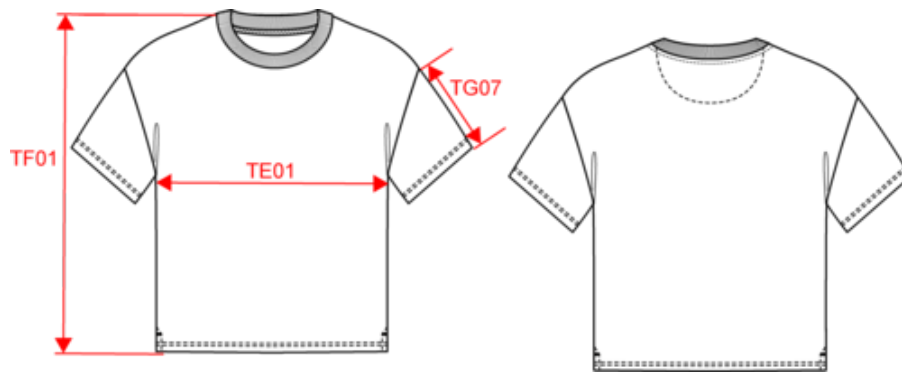

 **2 COLOURS**

 **50 cl**

Colours

 Apricot  Candy Rose

NS319
Ecofriendly Kids Terry Towel Tee

Dimensions (cm)

Measurements in cm	4/6	6/8	8/10	10/12
TE01 - 1/2 chest width at 1.5cm below armhole	35.35	37.25	40.00	43.60
TF01 - Total height from HSP	34.40	39.20	44.00	48.80
TG07 - Short sleeve length	6.20	7.70	9.00	10.80